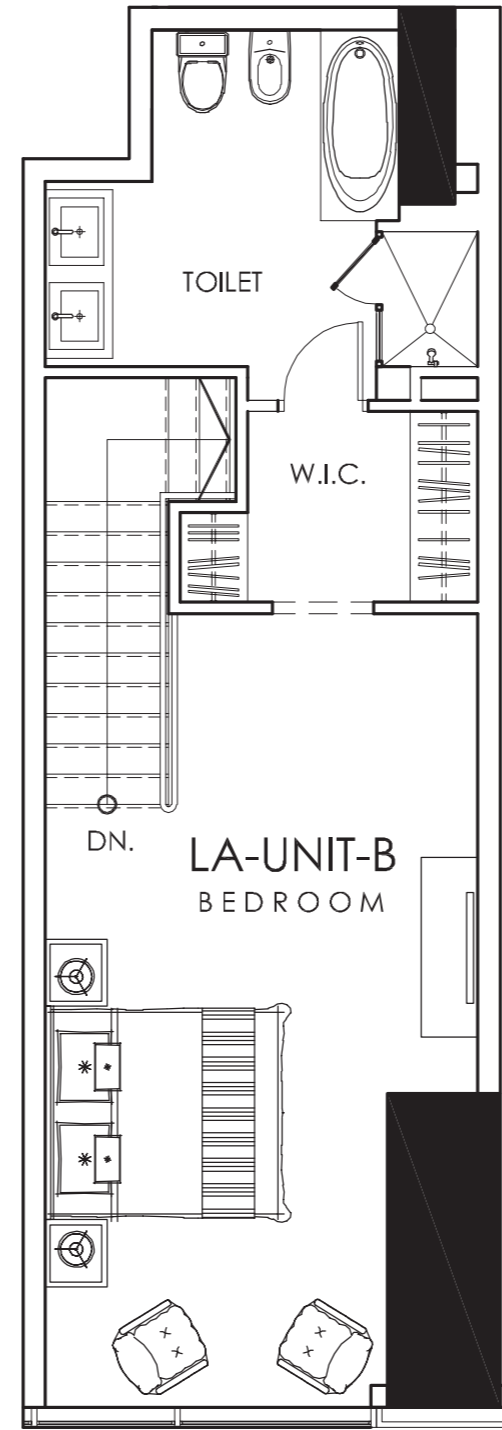

LOWER LEVEL

UPPER LEVEL

Key Plan

Key Plan

UNIT -2 B-TYPE  
 LOWER LEVEL- 38.56 SQ.M  
 UPPER LEVEL - 48.78 SQ.M  
 TOTAL UNIT AREA- 87.34 SQ.M / 940 SQ.FT

**LOFT APARTMENTS**  
**3702 & 3902**