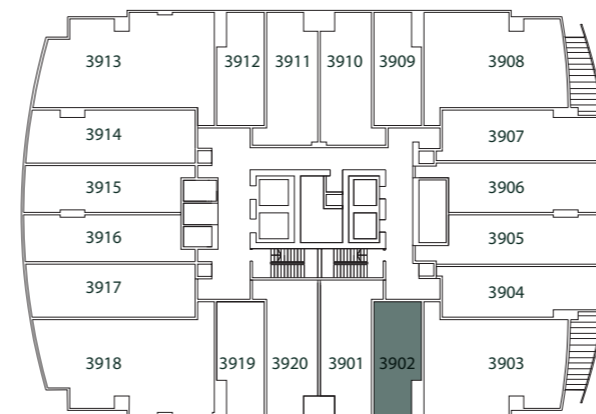

LOWER LEVEL

UPPER LEVEL

Key Plan

Key Plan

UNIT -2 B-TYPE  
 LOWER LEVEL- 38.56 SQ.M  
 UPPER LEVEL - 48.78 SQ.M  
 TOTAL UNIT AREA- 87.34 SQ.M / 940 SQ.FT

**LOFT APARTMENTS**  
**3702 & 3902**